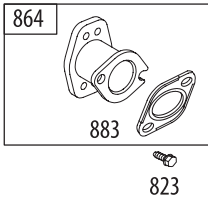

Briggs & Stratton Engine Model 215802

Briggs & Stratton Engine Model 215802

Briggs & Stratton Engine Model 215802

1036 EMISSIONS LABEL

Briggs & Stratton Engine Model 215802

Ref.	Part No.	Description
1	BS-697377	Cylinder Assembly
2	BS-399265	Kit-Bushing/Seal (Magneto Side)
3	BS-391086s	Seal-Oil (Magneto Side)
4	BS-697106	Sump-Engine
5	BS-796183	Head-Cylinder
7	BS-273280s	Gasket-Cylinder Head
9	BS-697109	Gasket-Breather
10	BS-697157	Screw (Breather Assembly)
11	BS-794683	Tube-Breather
12	BS-697110	Gasket-Crankcase
13	BS-690360	Screw (Cylinder Head)
15	BS-690946	Plug-Oil Drain
16	BS-796146	Crankshaft
20	BS-795387	Seal-Oil (PTO Side)
22	BS-692125	Screw (Crankcase Cover/Sump)
23	BS-695774	Flywheel
24	BS-222698s	Key-Flywheel
25	BS-797009	Piston Assembly (Standard)
—	BS-797010	Piston Assembly (.020" Oversize)
26	BS-797011	Ring Set (Standard)
—	BS-797012	Ring Set (.020" Oversize)
27	BS-698469	Lock-Piston Pin
28	BS-797013	Pin-Piston
29	BS-791633	Rod-Connecting
32	BS-791118	Screw (Connecting Rod)
33	BS-791934	Valve-Exhaust
34	BS-791935	Valve-Intake
35	BS-691279	Spring-Valve (Intake)
36	BS-691279	Spring-Valve (Exhaust)
37	BS-697352	Guard-Flywheel
37A	BS-697626	Guard-Flywheel
40	BS-690964	Retainer-Valve
42	BS-499586	Keeper-Valve
43	BS-691968	Slinger-Governor/Oil
45	BS-690564	Tappet-Valve
46	BS-793880	Camshaft
48	BS-697740	Short Block
50	BS-796188	Manifold-Intake
51	BS-692137	Gasket-Intake
51A	BS-794312	Gasket-Intake
53	BS-690227	Stud (Carburetor)
54	BS-691148	Screw (Intake Manifold)